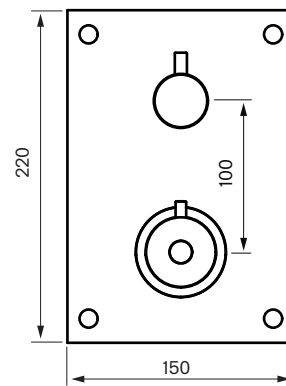

Recommended  
height shower head  
210—240 cm

Studs/Wall

Mixer  
front view

Recommended height  
shower mixer 110 cm from  
floor to center of plate

Hand  
shower

Recommended height  
hand shower 110 cm from  
floor to center of hand  
shower unit