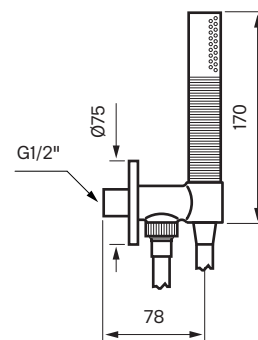

Recommended  
height shower head  
210—240 cm

Studs/Wall

Mixer  
front view

Recommended height  
shower mixer 110 cm from  
floor to center of plate

Hand  
shower

Recommended height  
hand shower 110 cm from  
floor to center of hand  
shower unit