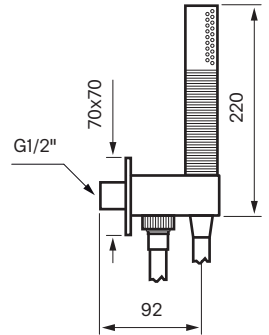

Recommended height shower head 210-240 cm

Wall

Frontview of mixer:

Recommended height 110 cm from floor to center of plate

Hand shower set:

Recommended height hand shower set 110 cm from floor to center water exit