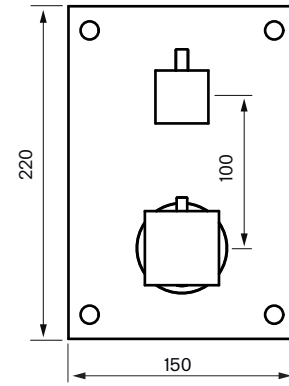

Recommended height shower head 210-240 cm

Wall

Frontview of mixer:

Recommended height 110 cm from floor to center of plate

Hand shower set:

Recommended height hand shower set 110 cm from floor to center water exit