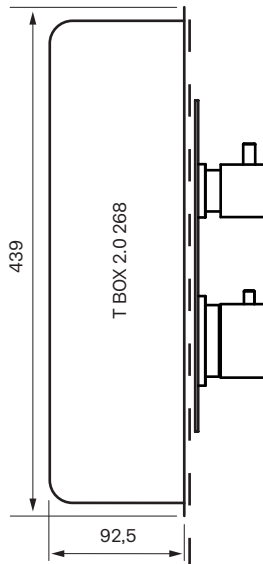

Recommended height shower head 210-240 cm

Wall

Frontview of mixer:

Recommended height 110 cm from floor to center of plate

Hand shower set:

Recommended height hand shower set 110 cm from floor to center water exit