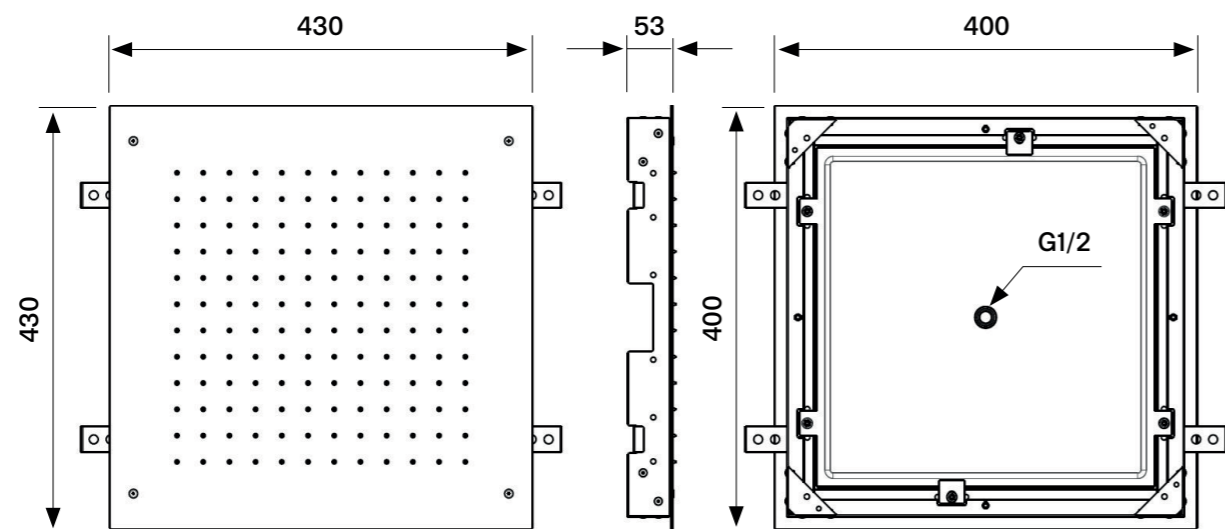

GB
Cleaning every week
Only soap
Do not used
detergent
 Warning:
 We decline all
 responsibility for
 eventual inaccuracy
 contained in the
 instructions due to
 transcript errors

X=
Min 400 × 400 mm
Max 410 × 410 mm