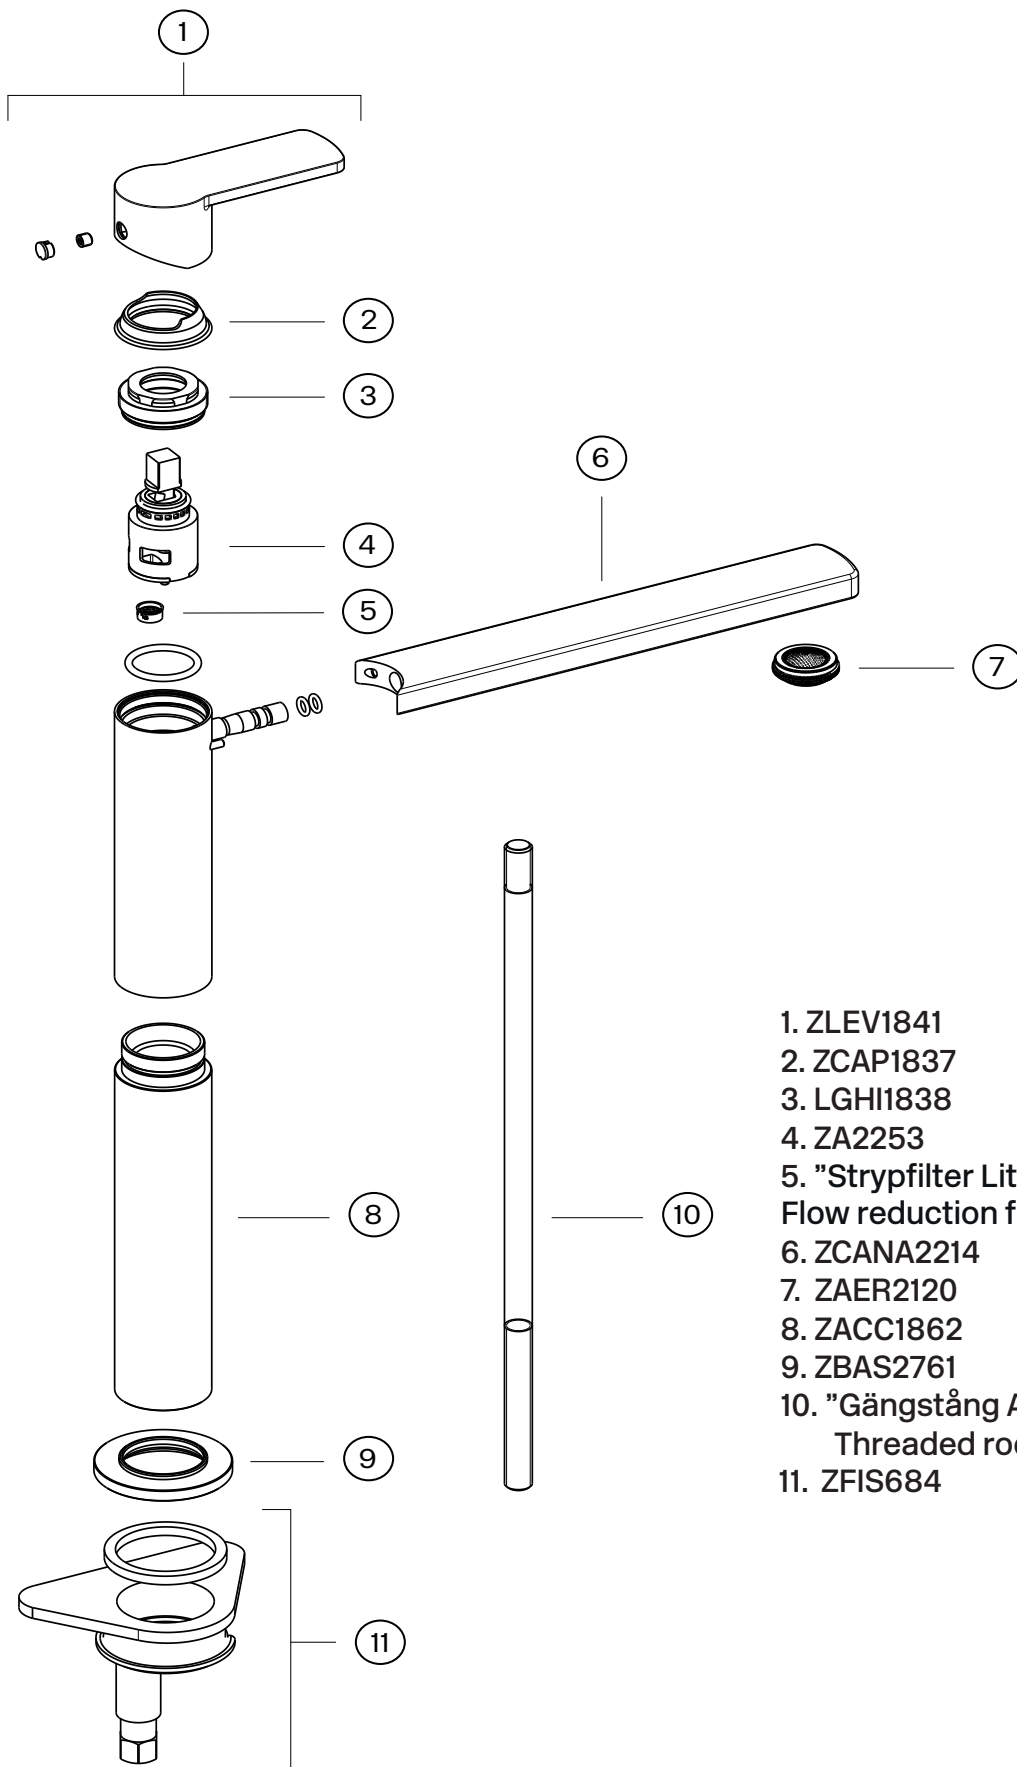

Explosion Drawing

- 1. ZLEV1841
- 2. ZCAP1837
- 3. LGHI1838
- 4. ZA2253
- 5. "Strypfilter Liten 5L"
Flow reduction filter Small 5L
- 6. ZCANA2214
- 7. ZAER2120
- 8. ZACC1862
- 9. ZBAS2761
- 10. "Gångstång ARM/VIC/LIN081"
Threaded rod ARM/VIC/LIN081
- 11. ZFIS684